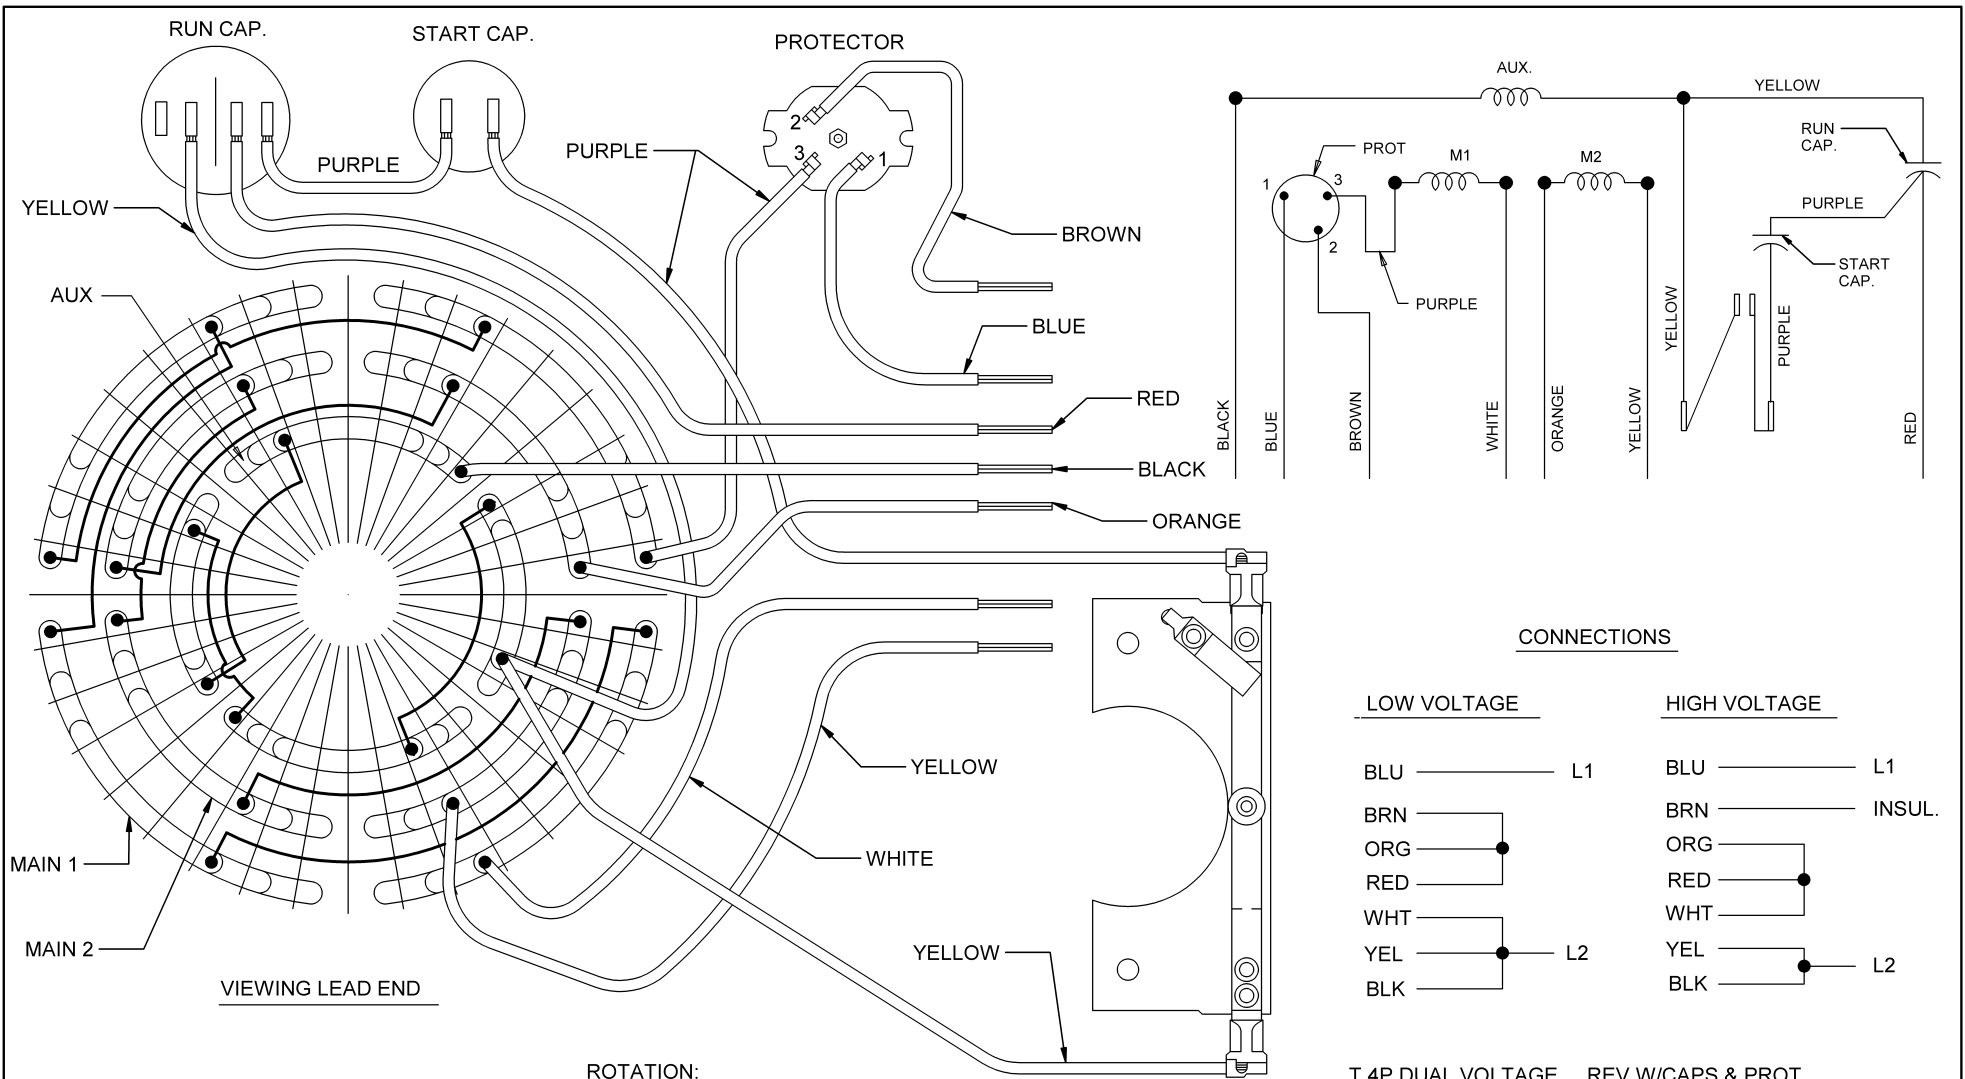

AMPRO ELECTRIC LTD.

www.shopampro.com | www.amproelectric.com | 1-800-361-3509

CONNECTIONS

LOW VOLTAGE

HIGH VOLTAGE

T 4P DUAL VOLTAGE REV W/CAPS & PROT

NOTE:
SECURE LEADS TO PREVENT
INTERFERENCE WITH MOVING PARTS.

ROTATION:
CCW SWITCH END REVERSIBLE
TO REVERSE ROTATION
INTERCHANGE BLACK AND
RED LEADS

NIDEC CONFIDENTIAL
NIDEC MOTOR CORPORATION 24-Sep-13

REVISION DESCRIPTION FOR: C8396-10	SCALE NONE	UNITS IN	TITLE DIAGRAM OF CONNECTIONS	NIDEC MOTOR CORPORATION
CHANGED MARKUP EMERSON TO NIDEC.	TOLERANCES ON DIMENSIONS (UNLESS OTHERWISE SPECIFIED)		ISSUED BY J.G.SALINAS APPROVED BY J.I.SALAZAR REVISION DATE 24-SEP-2013	
MATERIAL:	INCHES	mm	CODE D04	DWG NO. 760959
	$\pm .015$		REV A	SHEET NUMBER 1 OF 1 DWG SIZE B
MUST BE COMPLIANT TO ROHS DIRECTIVE EU 2002/95/IEC AND REGULATION EC 1907/2006 (REACH) AS AMENDED		ANGLES $X^\circ = \pm 1^\circ$		SOLIDEDGE