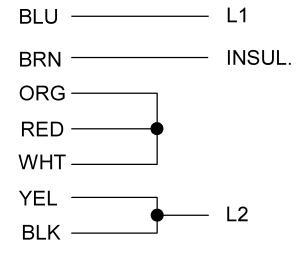

AMPRO ELECTRIC LTD.

www.shopampro.com | www.amproelectric.com | 1-800-361-3509

CONNECTIONS

LOW VOLTAGE

HIGH VOLTAGE

T 4P DUAL VOLTAGE REV W/CAPS & PROT

NOTE:
SECURE LEADS TO PREVENT
INTERFERENCE WITH MOVING PARTS.

ROTATION:
CCW SWITCH END REVERSIBLE
TO REVERSE ROTATION
INTERCHANGE BLACK AND
RED LEADS

NIDEC CONFIDENTIAL
NIDEC MOTOR CORPORATION 24-Sep-13

REVISION DESCRIPTION FOR: C8396-10	SCALE NONE	UNITS IN	TITLE DIAGRAM OF CONNECTIONS	NIDEC MOTOR CORPORATION
CHANGED MARKUP EMERSON TO NIDEC.	TOLERANCES ON DIMENSIONS (UNLESS OTHERWISE SPECIFIED)		ISSUED BY J.G.SALINAS APPROVED BY J.I.SALAZAR REVISION DATE 24-SEP-2013	
MATERIAL:	INCHES	mm	CODE D04	DWG NO. 760959
	$\pm .015$		REV A	SHEET NUMBER 1 OF 1 DWG SIZE B
MUST BE COMPLIANT TO ROHS DIRECTIVE EU 2002/95/IEC AND REGULATION EC 1907/2006 (REACH) AS AMENDED		ANGLES $X^\circ = \pm 1^\circ$		SOLIDEDGE