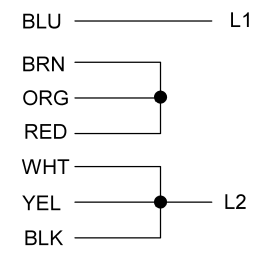

AMPRO ELECTRIC LTD.

www.shopampro.com | www.amproelectric.com | 1-800-361-3509

CONNECTIONS

LOW VOLTAGE

HIGH VOLTAGE

T 4P DUAL VOLTAGE REV W/CAPS & PROT

NOTE:
SECURE LEADS TO PREVENT
INTERFERENCE WITH MOVING PARTS.

ROTATION:
CCW SWITCH END REVERSIBLE
TO REVERSE ROTATION
INTERCHANGE BLACK AND
RED LEADS

NIDEC CONFIDENTIAL
NIDEC MOTOR CORPORATION 24-Sep-13

REVISION DESCRIPTION FOR: C8396-10	SCALE NONE	UNITS IN	TITLE DIAGRAM OF CONNECTIONS	NIDEC MOTOR CORPORATION
CHANGED MARKUP EMERSON TO NIDEC.	TOLERANCES ON DIMENSIONS (UNLESS OTHERWISE SPECIFIED)		ISSUED BY J.G.SALINAS APPROVED BY J.I.SALAZAR REVISION DATE 24-SEP-2013	
MATERIAL:	INCHES	mm	CODE D04	DWG NO. 760959
	$\pm .015$		REV A	SHEET NUMBER 1 OF 1 DWG SIZE B
MUST BE COMPLIANT TO ROHS DIRECTIVE EU 2002/95/IEC AND REGULATION EC 1907/2006 (REACH) AS AMENDED		ANGLES $X^\circ = \pm 1^\circ$		SOLIDEDGE