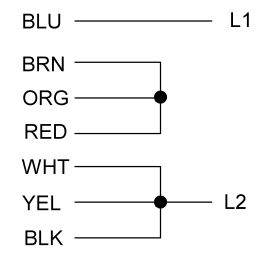

**AMPRO ELECTRIC LTD.**

www.shopampro.com | www.amproelectric.com | 1-800-361-3509

**CONNECTIONS**

LOW VOLTAGE

HIGH VOLTAGE

C 4P DUAL VOLTAGE REV W/CAP & PROT

**NOTE:**  
SECURE ALL LEADS TO  
PREVENT INTERFERENCE  
WITH MOVING PARTS.

**ROTATION:**  
CCW SWITCH END REVERSIBLE  
TO REVERSE ROTATION  
INTERCHANGE BLACK AND  
RED LEADS

NIDEC CONFIDENTIAL  
NIDEC MOTOR CORPORATION 24-Sep-13

REVISION DESCRIPTION FOR: <b>C8396-10</b>	SCALE <b>NONE</b>	UNITS <b>IN</b>	TITLE <b>DIAGRAM OF CONNECTIONS</b>	<b>NIDEC MOTOR CORPORATION</b>
CHANGED MARKUP EMERSON TO NIDEC.	TOLERANCES ON DIMENSIONS (UNLESS OTHERWISE SPECIFIED)			
MATERIAL:	<b>INCHES</b>	<b>mm</b>	ISSUED BY <b>J.G.SALINAS</b>	APPROVED BY <b>J.I.SALAZAR</b>
	$\pm .015$		REVISION DATE <b>24-SEP-2013</b>	
	ANGLES $X^\circ = \pm 1^\circ$		CODE <b>D04</b>	DWG NO. <b>761958</b>
			REV <b>A</b>	SHEET NUMBER <b>1 OF 1</b>
				DWG SIZE <b>B</b>