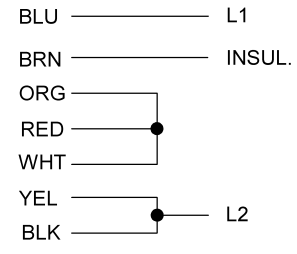

**AMPRO ELECTRIC LTD.**

www.shopampro.com | www.amproelectric.com | 1-800-361-3509

**CONNECTIONS**

LOW VOLTAGE

HIGH VOLTAGE

C 4P DUAL VOLTAGE REV W/CAP & PROT

**NOTE:**  
SECURE ALL LEADS TO  
PREVENT INTERFERENCE  
WITH MOVING PARTS.

**ROTATION:**  
CCW SWITCH END REVERSIBLE  
TO REVERSE ROTATION  
INTERCHANGE BLACK AND  
RED LEADS

NIDEC CONFIDENTIAL  
NIDEC MOTOR CORPORATION 24-Sep-13

REVISION DESCRIPTION FOR: <b>C8396-10</b>	SCALE <b>NONE</b>	UNITS <b>IN</b>	TITLE <b>DIAGRAM OF CONNECTIONS</b>	<b>NIDEC MOTOR CORPORATION</b>
CHANGED MARKUP EMERSON TO NIDEC.	TOLERANCES ON DIMENSIONS (UNLESS OTHERWISE SPECIFIED)			
MATERIAL:	<b>INCHES</b>	<b>mm</b>	ISSUED BY <b>J.G.SALINAS</b>	APPROVED BY <b>J.I.SALAZAR</b>
	$\pm .015$		REVISION DATE <b>24-SEP-2013</b>	
	ANGLES $X^\circ = \pm 1^\circ$		CODE <b>D04</b>	DWG NO. <b>761958</b>
			REV <b>A</b>	SHEET NUMBER <b>1 OF 1</b>
				DWG SIZE <b>B</b>