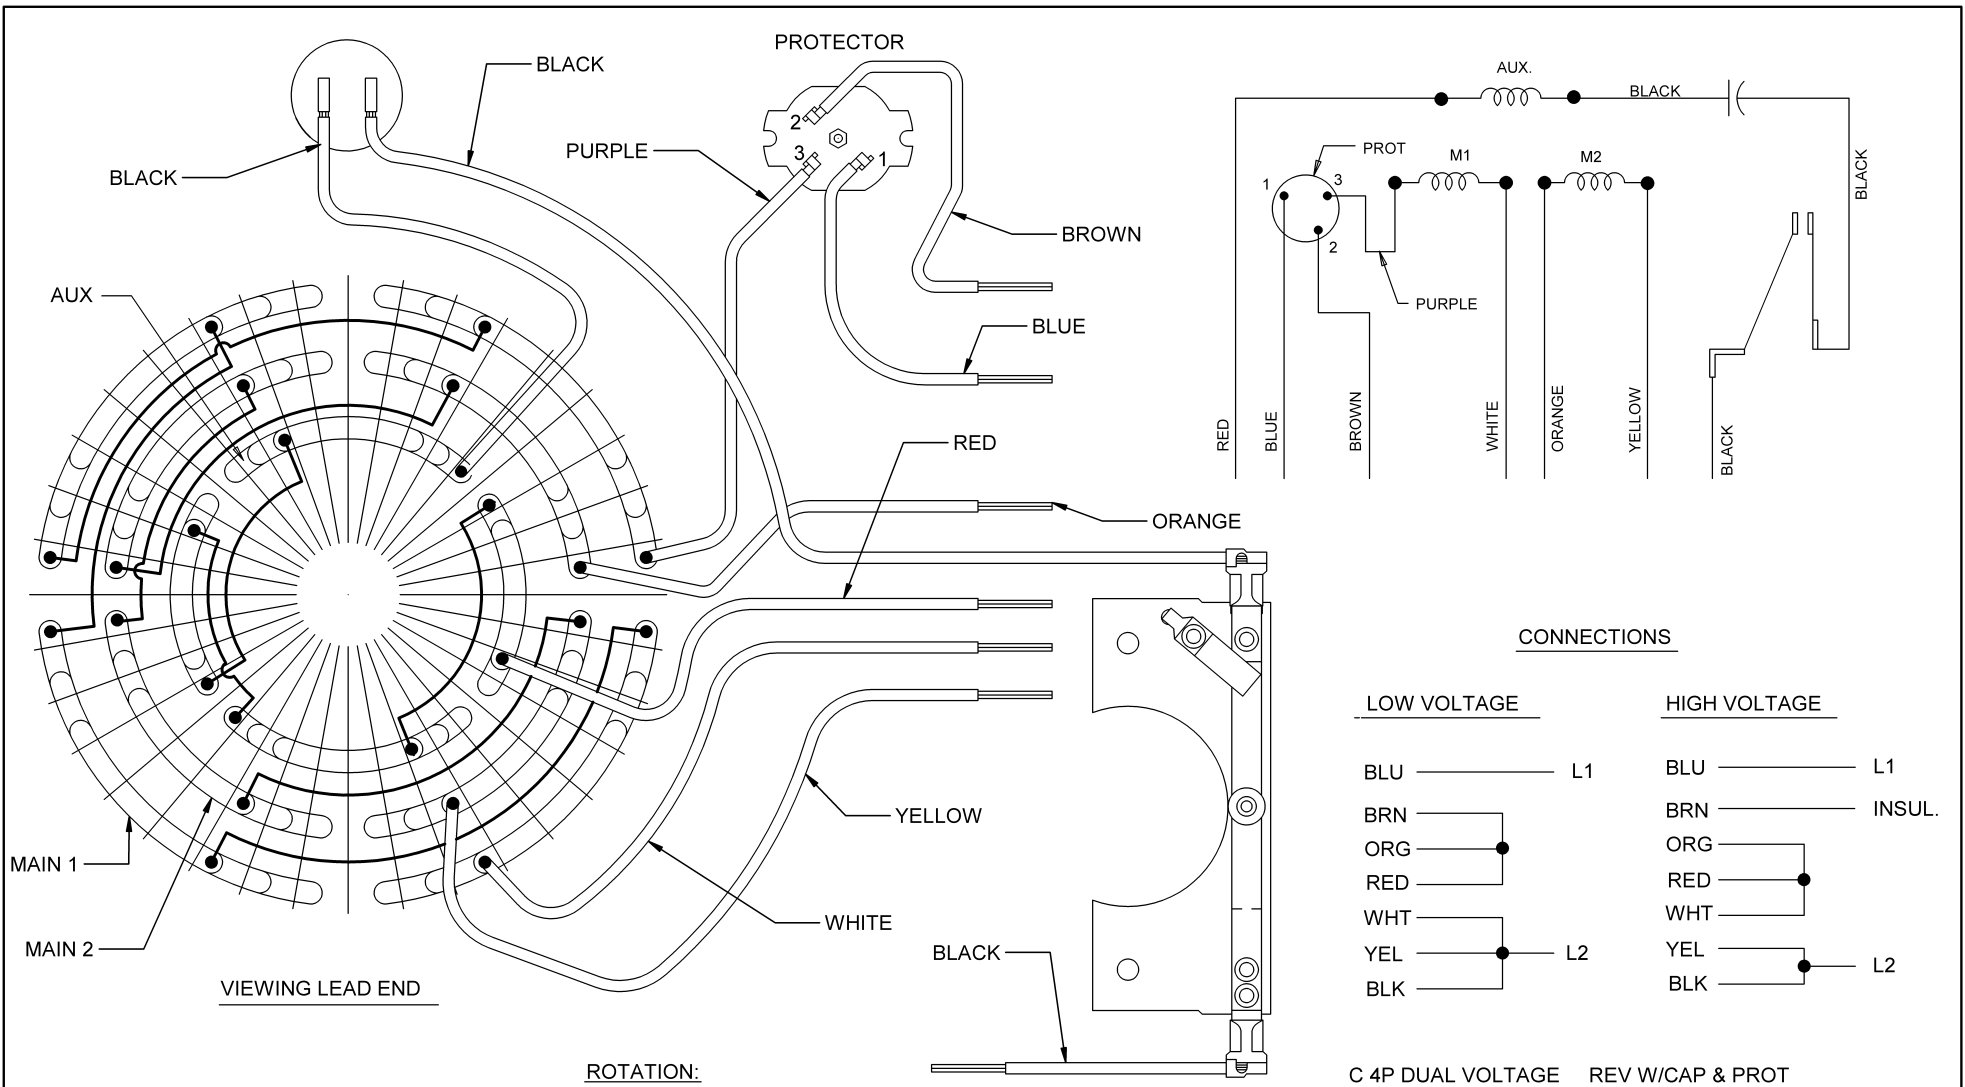

**AMPRO ELECTRIC LTD.**

www.shopampro.com | www.amproelectric.com | 1-800-361-3509

**CONNECTIONS**

LOW VOLTAGE

HIGH VOLTAGE

C 4P DUAL VOLTAGE REV W/CAP & PROT

**NOTE:**  
SECURE ALL LEADS TO  
PREVENT INTERFERENCE  
WITH MOVING PARTS.

**ROTATION:**  
CCW SWITCH END REVERSIBLE  
TO REVERSE ROTATION  
INTERCHANGE BLACK AND  
RED LEADS

NIDEC CONFIDENTIAL  
NIDEC MOTOR CORPORATION 24-Sep-13

REVISION DESCRIPTION FOR: <b>C8396-10</b>	SCALE <b>NONE</b>	UNITS <b>IN</b>	TITLE <b>DIAGRAM OF CONNECTIONS</b>	<b>NIDEC MOTOR CORPORATION</b>
CHANGED MARKUP EMERSON TO NIDEC.	TOLERANCES ON DIMENSIONS (UNLESS OTHERWISE SPECIFIED)			
MATERIAL:	<b>INCHES</b>	<b>mm</b>	ISSUED BY <b>J.G.SALINAS</b>	APPROVED BY <b>J.I.SALAZAR</b>
	$\pm .015$		REVISION DATE <b>24-SEP-2013</b>	
	ANGLES $X^\circ = \pm 1^\circ$		CODE <b>D04</b>	DWG NO. <b>761958</b>
			REV <b>A</b>	SHEET NUMBER <b>1 OF 1</b>
				DWG SIZE <b>B</b>